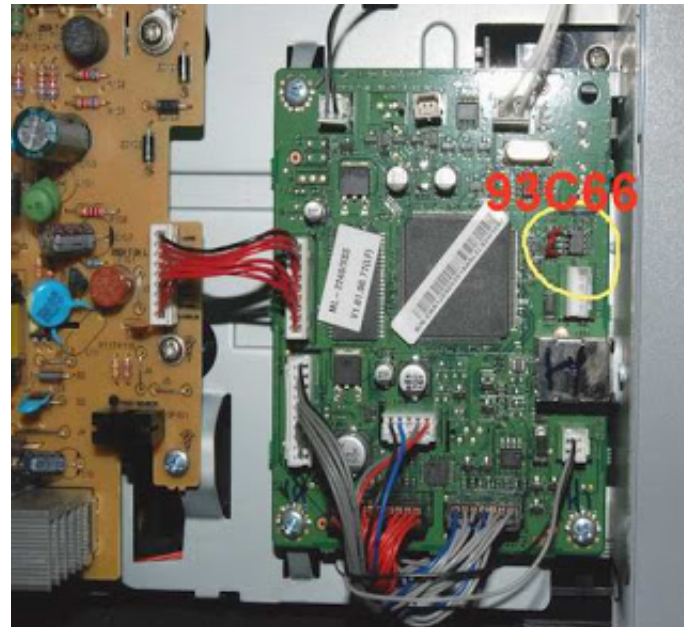

[Samsung ML 2240 Reset Simple Zip!](#)

[Samsung ML 2240 Reset Simple Zip!](#)